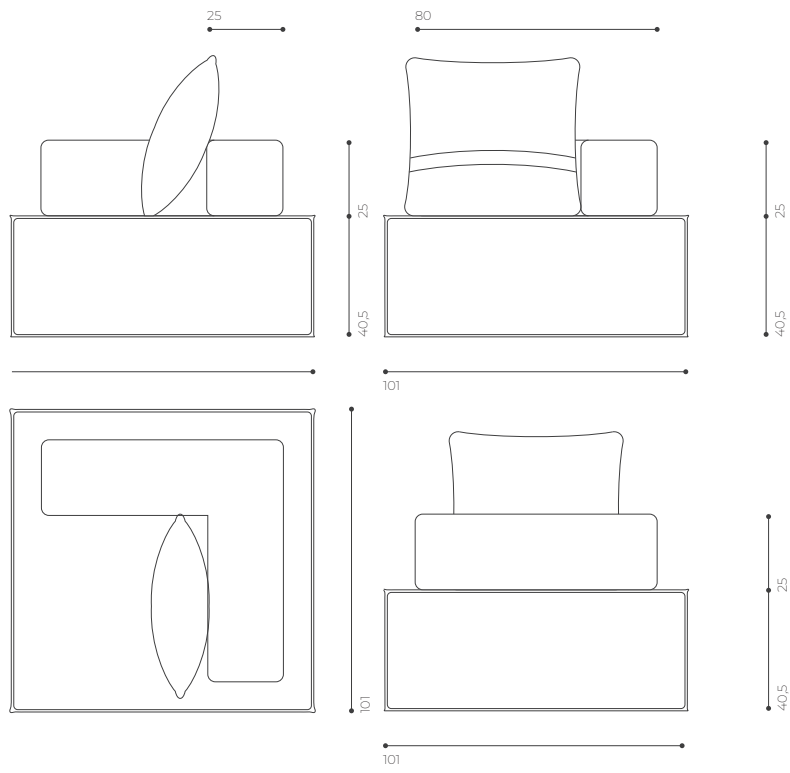

Dynamic Island IL

DIIL100

Pouf DP100

Dynamic Back L

DBL80

Cushion 60

C60